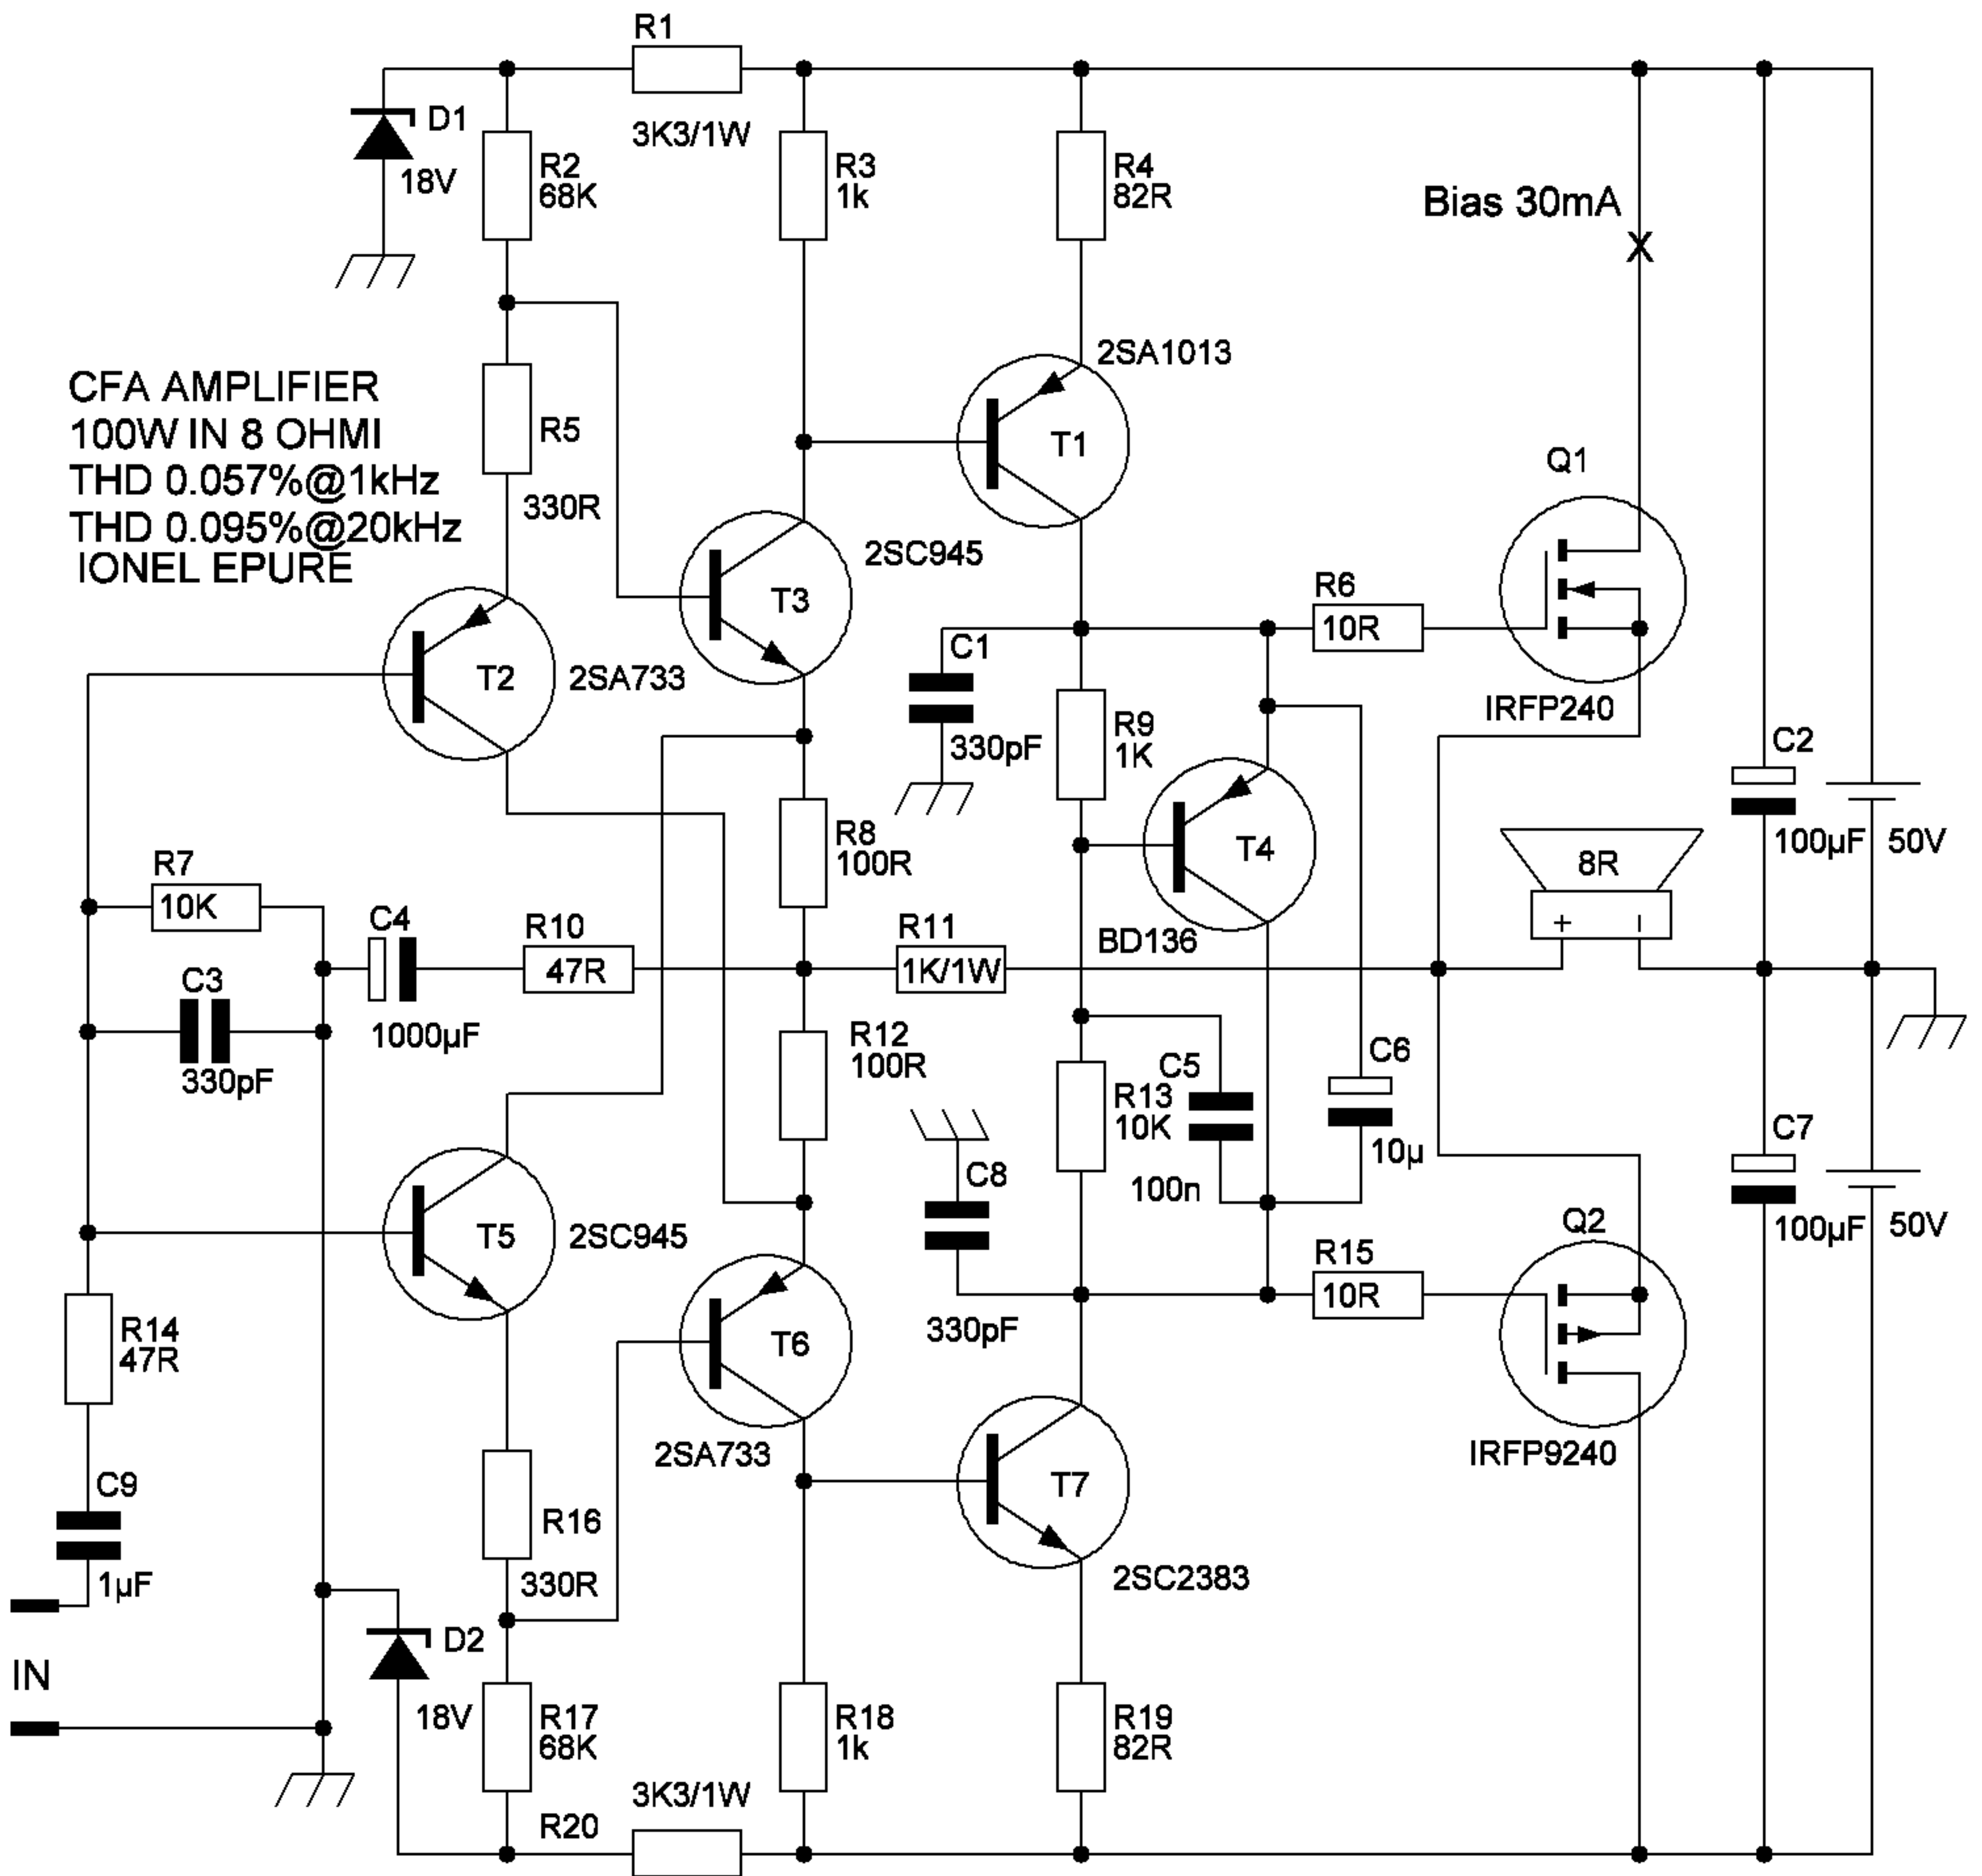

IRFP240

IRFP240

120X38mm

CFA AMPLIFIER
 100W IN 8 OHM
 THD 0.057% @ 1kHz
 THD 0.095% @ 20kHz
 IONEL EPURE

IRFP240
Y17W AO

140-16

IRFP9240
Y45K AE

IRFP240
Y17W AO